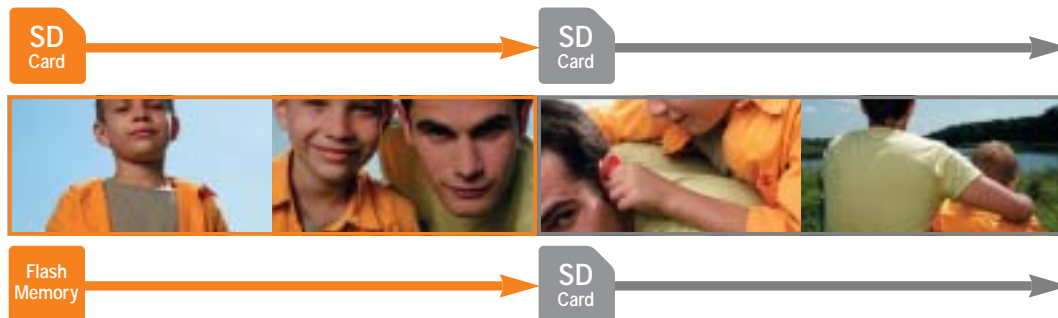

Dual Memory Continuous Recording

With a dual memory type Everio, when one recording media fills up during recording, it automatically switches to the second media and resumes recording. There is no need to reload or reset.