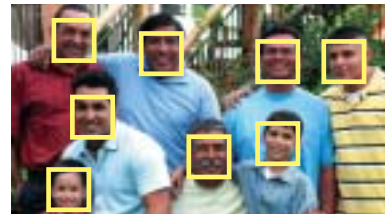

## Face Detection

Intelligently identifies up to 16 faces then accurately adjusts the focus and exposure for sharp, beautiful images.

### Auto Focus

Single Face

Focused

Multiple Faces

Focused

Up to 16 people