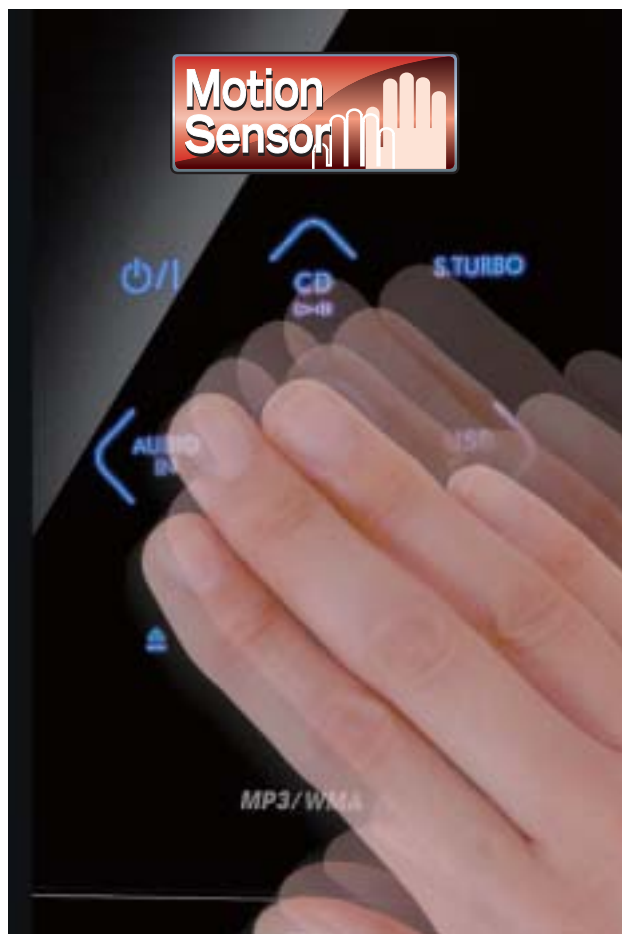

## Motion Sensor

The touch panel illuminations turn on with an approaching hand.

## Laser Touch Operation

Skip songs or adjust the volume by sliding your finger along the illumination strip on the right side of the unit.