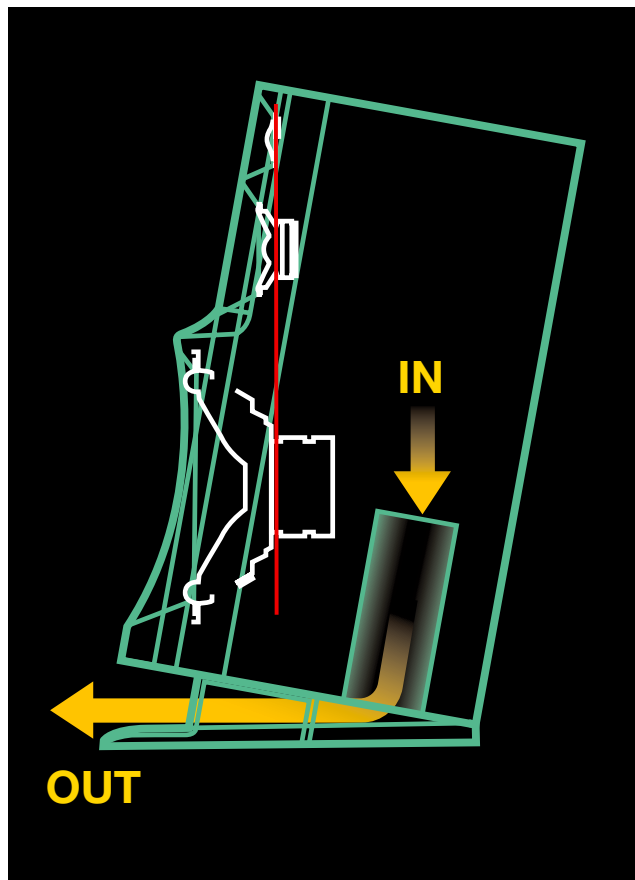

Sophisti™

NX-D

Slant Style Design

The innovative *Slant Style Design* elegantly fits with your room décor, while the linear phase construction of the speaker units creates clear localisation in quality sound.

Linear Phase Construction
The aligned voice coils create clear localisation in quality sound.

Muffler-Duct Construction
The duct air is first exhausted into a wide space, and then pushed out from a narrow port, creating clear bass sound.

NX-D4 Ready-for-iPod Model

- Double Dock for iPod — Two iPods (or iPhone) can be charged simultaneously or separately
- Compatible with iPhone
- Video Output for iPod/iPhone

Double Dock
for iPod

(Subject to change without notice)