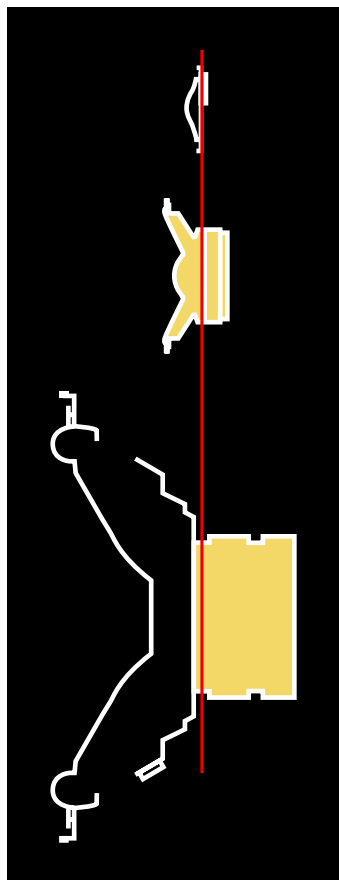

Sophisti™

NX-D

Slant Style Design

The innovative *Slant Style Design* elegantly fits with your room décor, while the linear phase construction of the speaker units creates clear localisation in quality sound.

Linear Phase Construction
The aligned voice coils create clear localisation in quality sound.

Muffler-Duct Construction
The duct air is first exhausted into a wide space, and then pushed out from a narrow port, creating clear bass sound.

NX-D4 Ready-for-iPod Model

- Double Dock for iPod — Two iPods (or iPhone) can be charged simultaneously or separately
- Compatible with iPhone
- Video Output for iPod/iPhone

Double Dock
for iPod

(Subject to change without notice)