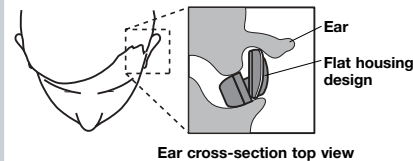

Special Features

Flat housing design for wind noise reduction