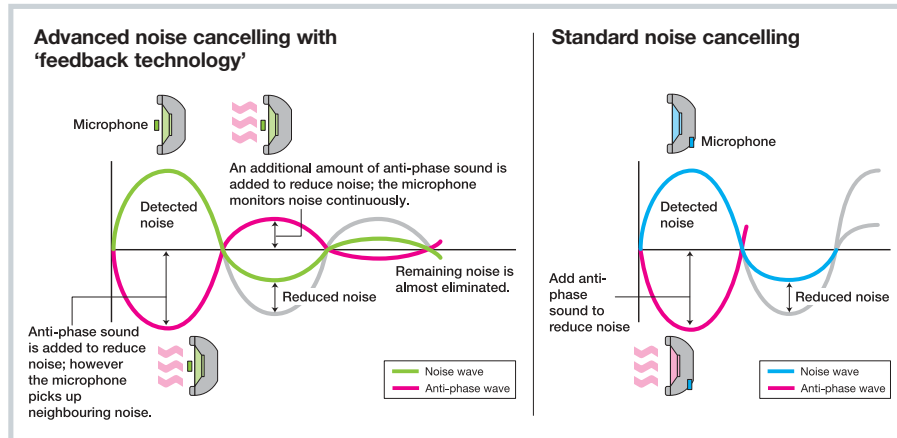

Technology to Block Noise

Sound-insulating ear pads

Soft memory foam cushions with extremely smooth surface ear pads that fit exactly on your ears create a seal to block background noise.

Dual housing structure

Dual acoustic wall blocks incoming background noise.

Technology to Reduce Noise

Equipped with advanced noise cancellation technology

Even after reducing background noise, some will remain. A microphone close to the driver unit picks up such remaining noise and the feedback circuit produces the appropriate amount of additional anti-phase sound. Every nuance of audio becomes clear through this feedback technology.