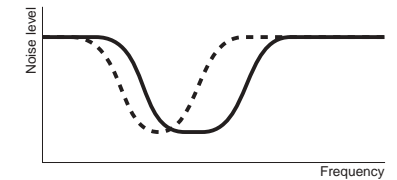

Special Features

Flat housing design for wind noise reduction

Over-the-ear cord style for friction noise reduction

Dual Noise Cancelling Mode

Dual noise cancelling mode

— **WIDE mode:** Effectively reduces wide-range frequency noise, typically found in airplane cabins.

- - - **LOW mode:** Effectively reduces low-frequency noise, typically found in trains and buses.

JVC

The Perfect Experience