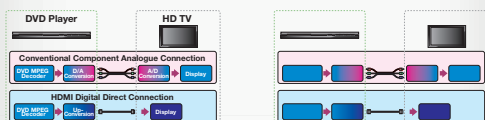

The new JVC XV-N680

DVD Player

JVC XV-N680

Slim Design DVD Player featuring HDMI™ Output, Multi-Format Playback including DivX® and Digital Still (JPEG) Slideshow with Music.

Key Technology

HDMI™ Output with Video Up-Conversion

HDMI™ offers lossless, high quality pictures through all-digital transmission of both audio and video signals, by a single-cable connection to a compatible device. Video signal up-conversion to 1080p/720p is available.

Specification

- :: Stylish, Ultra-Slim Design - Only 39mm High
- :: HDMI™ with 1080p Up-Conversion
- :: Playable Media/Formats: DVD-Video, DVD-RW/-R, +RW/+R, CD, CD-R/RW, SVCD/VCD, WMA/MP3/JPEG and DivX®
- :: NTSC/PAL Compatible
- :: Dolby Digital/DTS Digital Outputs
- :: Component Video Output
- :: SCART (with RGB)
- :: Optical/Coaxial Digital Audio Outputs
- :: Digital Still (JPEG) Slideshow with Music
- :: Progressive Scan Output
- :: High-Resolution GUI (Graphical User Interface)
- :: Zoom Play
- :: Quick Loading
- :: Book Marker Search
- :: Resume Function
- :: 6 On-Screen Languages